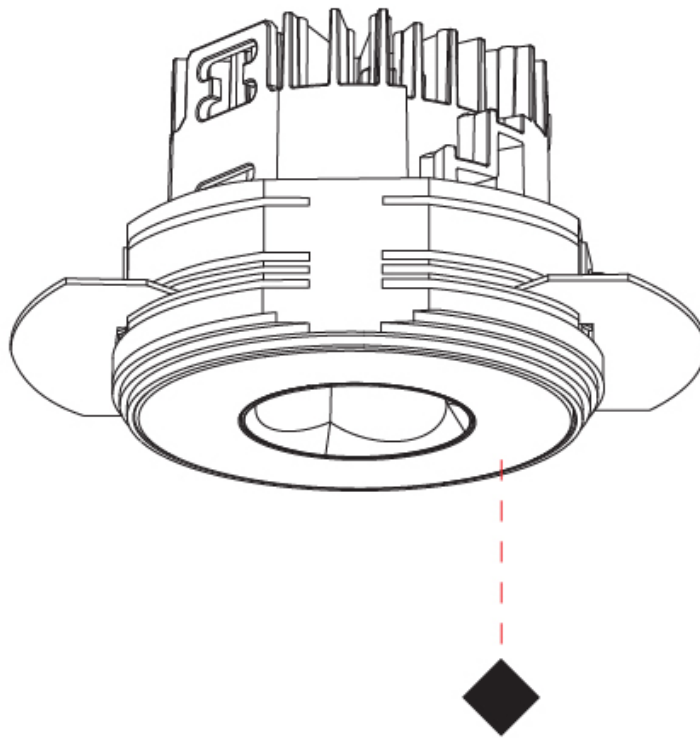

OIKO PRO ROUND FIXED TRIMLESS

A35878-

PROJECT _____

TYPE _____

SPECIFIER _____

QUANTITY _____

DATE _____