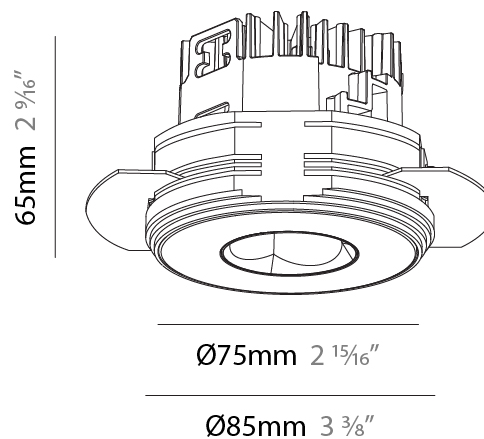

PHYSICAL

Aperture Sizes - Downlights: 1"
Shape: Round
Diameter (mm): 75
Diameter (in): 2 ¹⁵/₁₆
Height (mm): 65
Height (in): 2 ⁹/₁₆
Ceiling Thickness (mm): 10 / 12.5 / 15 / 25
Ceiling Thickness (in): 3/8 or 1/2 or 9/16 or 1
Min. Recessing Depth (mm): 70
Min. Recessing Depth (in): 2 ³/₄
Diffuser: Lens Pack - Spread Lens / Linear Spread Lens / Honeycomb Louver
Fixture Finish: SSR / BKV / CWI / CRY / HAB / UFT / ITA / RUA / FTG / MYG / LOD / PUS / FRO / FUP / KIA / POP / BLS / SPG / MEY / GOH / CHC / COM / ABZ / JAG / OBR / MOS / ROR
Fixture Material: Aluminum Die Cast
Cut-out Measurements: 68mm / 2 11/16" Diameter

ELECTRICAL

Lamp Type: LED (Zhaga Standard)
Input Wattage (W): 16
Total Output Wattage (W): 14.6
Dimming: Tri-Mode (Non-Dimming and Phase Dimming (120Vac only) and 0-10V Dimming)
Driver Included: No
Driver Location: Recessed Housing
Driver Type: Constant Current - Universal
Driver Class: Class 2
Input Voltage (V): 120 - 277
Constant Current (MA): 350

LED

Color Temperature (°K): 2700 / 3000 / 3500 / 4000
Max. Delivered Lumen (lm): 1067 / 1150 / 1217 / 1220
Nominal Lumen (lm): 1393 / 1501 / 1589 / 1592
CRI: >90 CRI
Lamp Life (hrs): 50000

OPTICAL

Reflector: 14
Adjustability: Fixed

RATINGS AND CERTIFICATIONS

Certified By: Certified for North American Standards
IP rating: IP20