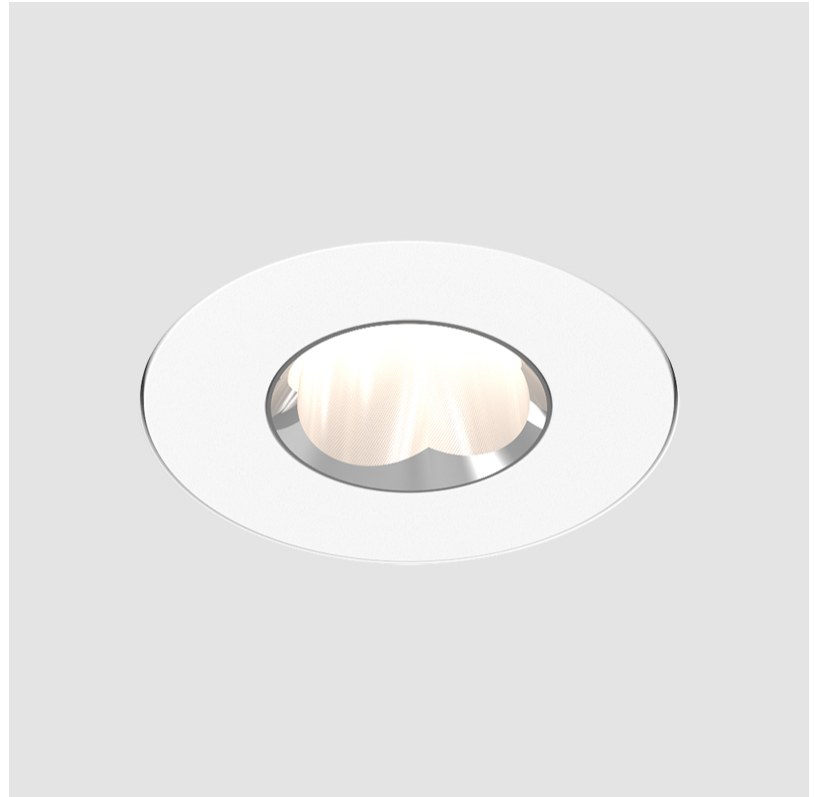

PHYSICAL

Aperture Sizes - Downlights: 1"
Shape: Round
Diameter (mm): 75
Diameter (in): 2 ¹⁵/₁₆"
Height (mm): 43
Height (in): 1 ¹¹/₁₆"
Ceiling Thickness (mm): 10 / 12.5 / 15 / 25
Ceiling Thickness (in): 3/8 or 1/2 or 9/16 or 1
Min. Recessing Depth (mm): 50
Min. Recessing Depth (in): 1 ¹⁵/₁₆"
Diffuser: Lens Pack - Spread Lens / Linear Spread Lens / Honeycomb Louver
Fixture Finish: SSR / BKV / CWI / CRY / HAB / UFT / ITA / RUA / FTG / MYG / LOD / PUS / FRO / FUP / KIA / POP / BLS / SPG / MEY / GOH / CHC / COM / ABZ / JAG / OBR / MOS / ROR
Fixture Material: Aluminum Die Cast
Cut-out Measurements: 86mm / 2 11/16" Diameter

ELECTRICAL

Lamp Type: LED (Zhaga Standard)
Input Wattage (W): 15
Total Output Wattage (W): 13.6
Dimming: Tri-Mode (Non-Dimming and Phase Dimming (120Vac only) and 0-10V Dimming)
Driver Included: No
Driver Location: Recessed Housing
Driver Type: Constant Current - Universal
Driver Class: Class 2
Input Voltage (V): 120 - 277
Constant Current (MA): 350

LED

Color Temperature (°K): 2700 / 3000 / 3500 / 4000
Max. Delivered Lumen (lm): 1464 / 1556 / 1630 / 1645
Nominal Lumen (lm): 1566 / 1665 / 1743 / 1759
CRI: >90 CRI
Lamp Life (hrs): 50000

OPTICAL

Reflector: 60
Adjustability: Fixed

RATINGS AND CERTIFICATIONS

Certified By: Certified for North American Standards
IP rating: IP20