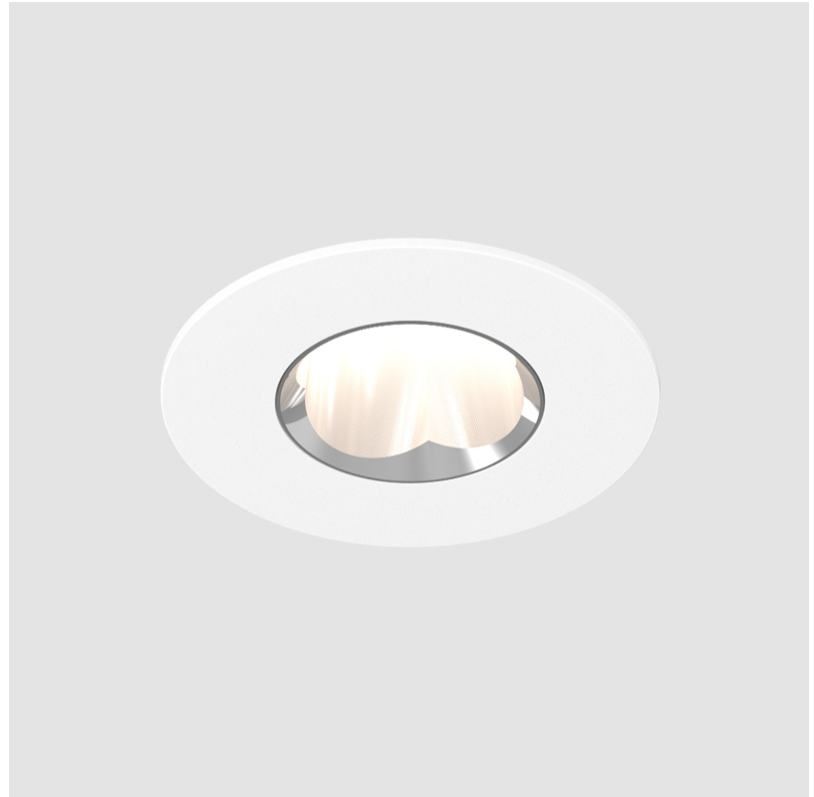

Series: Oiko Pro Round
Subseries: Oiko Pro Round Fixed
Partner: Prolicht
Division: Architectural
Installation: Recessed
Product Type: Downlight
Mounting Location: Ceiling
Light Distribution: Direct

PHYSICAL

Aperture Sizes - Downlights: 1"
Shape: Round
Diameter (mm): 75
Diameter (in): 2 ¹⁵/₁₆"
Height (mm): 65
Height (in): 2 ⁹/₁₆"
Ceiling Thickness (mm): 1 - 25
Ceiling Thickness (in): 1/16 - 1 3/16
Min. Recessing Depth (mm): 70
Min. Recessing Depth (in): 2 ³/₄"
Diffuser: Lens Pack - Spread Lens / Linear Spread Lens / Honeycomb Louver
Fixture Finish: SSR / BKV / CWI / CRY / HAB / UFT / ITA / RUA / FTG / MYG / LOD / PUS / FRO / FUP / KIA / POP / BLS / SPG / MEY / GOH / CHC / COM / ABZ / JAG / OBR / MOS / ROR
Fixture Material: Aluminum Die Cast
Cut-out Measurements: 68mm / 2 11/16" Diameter

ELECTRICAL

Lamp Type: LED (Zhaga Standard)
Input Wattage (W): 14
Total Output Wattage (W): 12.7
Dimming: Dali Dimming
Driver Included: No
Driver Location: Recessed Housing
Driver Type: Constant Current - Universal (120Vac only for DALI driver)
Driver Class: Class 2
Input Voltage (V): 120 - 277
Constant Current (MA): 700

LED

Color Temperature (°K): 2700-6500 Tunable White
Max. Delivered Lumen (lm): 1129
Nominal Lumen (lm): 1460
CRI: >93 CRI
Lamp Life (hrs): 50000
Special LEDs offerings: Tunable White

OPTICAL

Reflector°: 36
Adjustability: Fixed

RATINGS AND CERTIFICATIONS

Certified By: Certified for North American Standards
IP rating: IP20