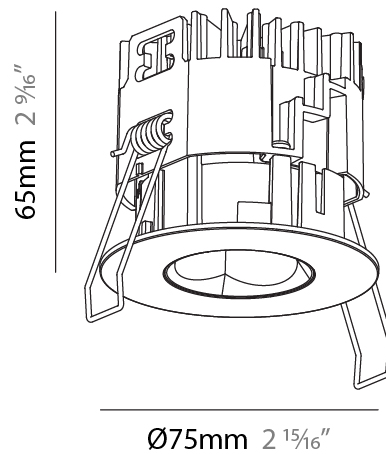

PHYSICAL

Aperture Sizes - Downlights: 1"
Shape: Round
Diameter (mm): 75
Diameter (in): 2 ¹⁵/₁₆
Height (mm): 65
Height (in): 2 ⁹/₁₆
Ceiling Thickness (mm): 1 - 25
Ceiling Thickness (in): 1/16 - 1 3/16
Min. Recessing Depth (mm): 70
Min. Recessing Depth (in): 2 ³/₄
Diffuser: Lens Pack - Spread Lens / Linear Spread Lens / Honeycomb Louver
Fixture Finish: SSR / BKV / CWI / CRY / HAB / UFT / ITA / RUA / FTG / MYG / LOD / PUS / FRO / FUP / KIA / POP / BLS / SPG / MEY / GOH / CHC / COM / ABZ / JAG / OBR / MOS / ROR
Fixture Material: Aluminum Die Cast
Cut-out Measurements: 68mm / 2 11/16" Diameter

ELECTRICAL

Lamp Type: LED (Zhaga Standard)
Input Wattage (W): 16
Total Output Wattage (W): 14.6
Dimming: Tri-Mode (Non-Dimming and Phase Dimming (120Vac only) and 0-10V Dimming)
Driver Included: No
Driver Location: Recessed Housing
Driver Type: Constant Current - Universal
Driver Class: Class 2
Housing: See Components
Input Voltage (V): 120 - 277
Constant Current (MA): 350

LED

Color Temperature (°K): 2700 / 3000 / 3500 / 4000
Max. Delivered Lumen (lm): 1067 / 1150 / 1217 / 1220
Nominal Lumen (lm): 1393 / 1501 / 1589 / 1592
CRI: >90 CRI
Lamp Life (hrs): 50000

OPTICAL

Reflector°: 14
Adjustability: Fixed

RATINGS AND CERTIFICATIONS

Certified By: Certified for North American Standards
IP rating: IP44